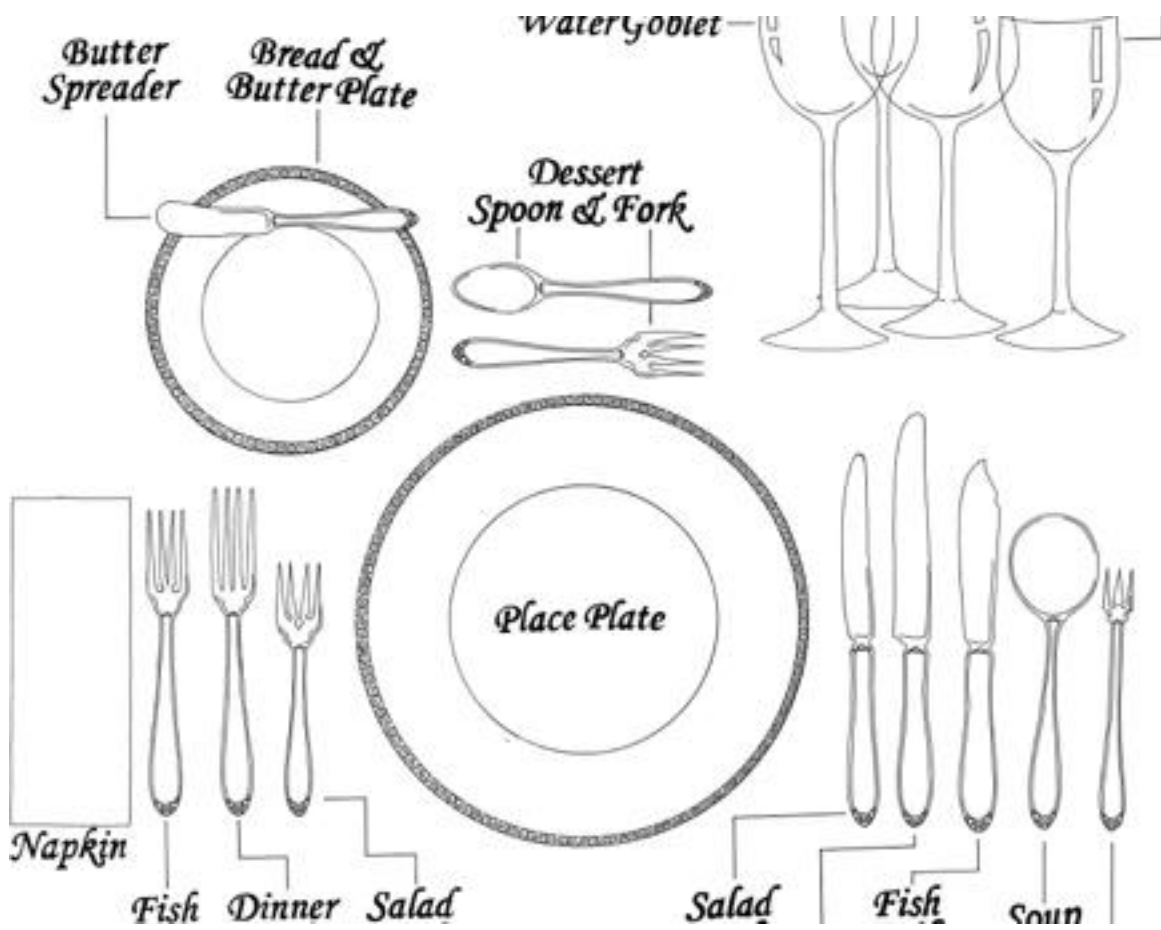

# Formal Setting

# Informal Table Setting

Utensils are placed one inch from the edge of the table